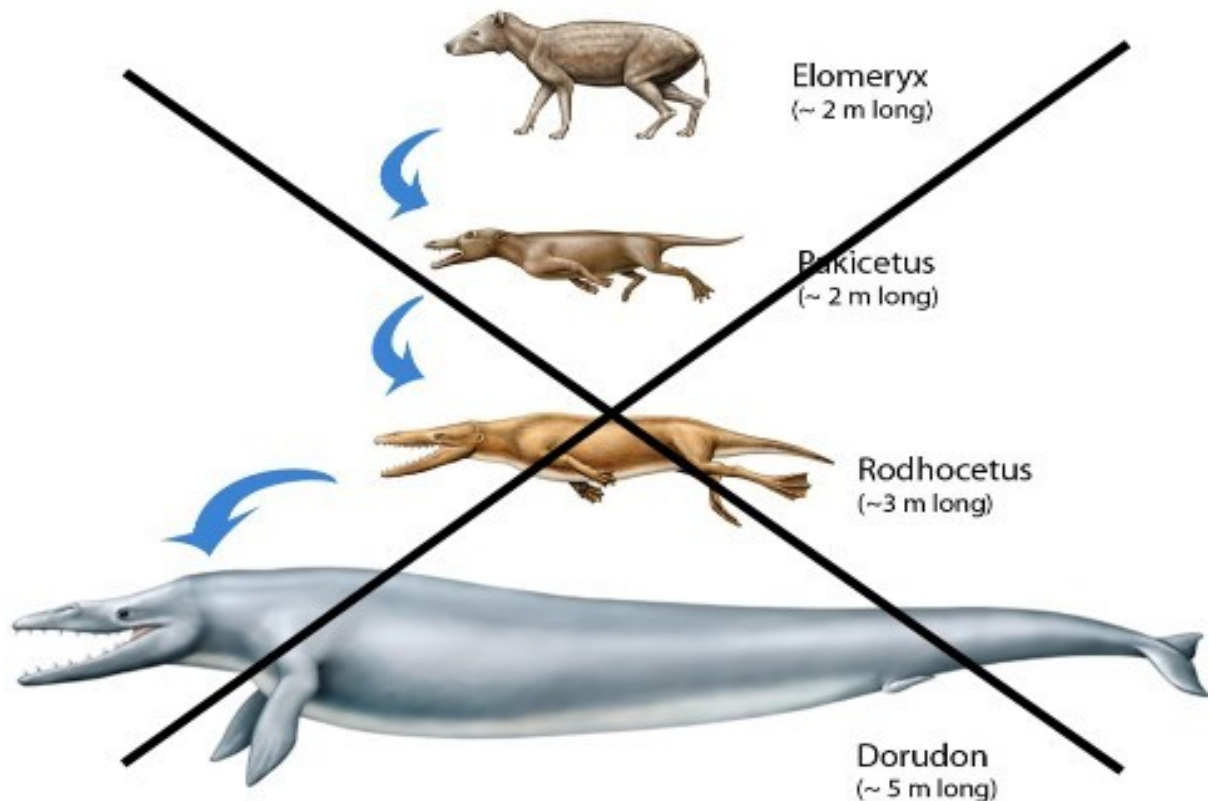

The Whale Evolution talk will focus on the proposed timeline of whale evolution, the changes that have been made over the last few decades, and what the bones really show. Special whale adaptations will be used to show the complexity of these special water dwelling mammals and the improbability that they evolved from land mammals, but were instead created on the 5th day of creation.